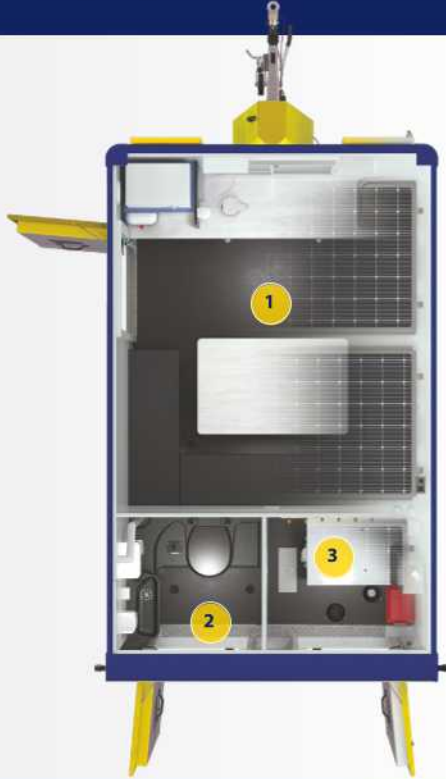

KEY FEATURES at a glance

Length	3655 mm
Length (including drawbar)	4920 mm
Height (on wheels)	2.9 m
Height (on ground)	2.5 m

Generator	6 kVA
Unladen Weight	1750 kg
Possible Gross Weight	1800 kg*
Solar Panel	360 Watt

Fresh Water	20 Litres
Waste Water	20 Litres
Toilet Tank Size	280 Litres
Fuel Tank Size	58 Litres