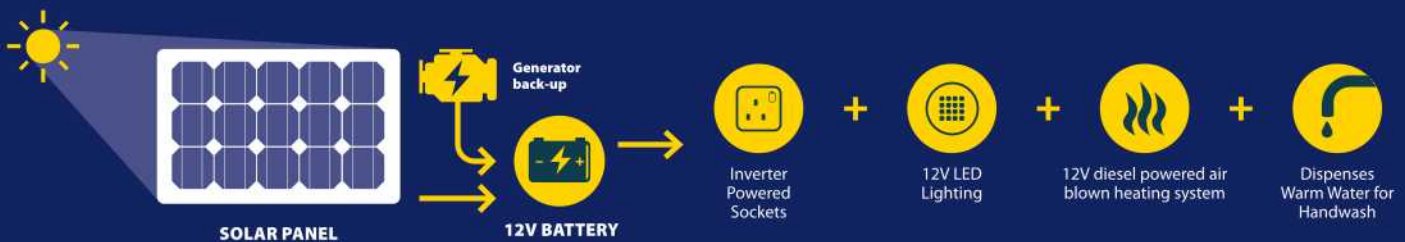

1 Canteen Area

- Table and bench seating for up to 6 people
- 12V LED lighting with PIR
- 12V diesel powered air blown heating system
- Warm water supplied by a 230V on-board heating system
- Large stainless steel sink c/w warm water tap
- Single inverter powered socket & USB connection
- Generator start panel c/w hour run meter
- Fresh & waste water containers (20 Ltr cap each)
- Consumer board c/w RCD & MCBs
- Carbon monoxide monitor and smoke alarm
- 130Amp hour battery/ charger & battery guard

2 Toilet Area

- Plastic recirculating toilet
- 12V LED lighting with PIR
- Forearm wash basin c/w warm water tap
- Warm water supplied by a 230V on-board heating system

3 Generator/Warm Room

- 12V LED lighting with PIR
- 12V diesel powered air blown heating system
- Access to fuel tank with separate fuel level gauge (58 Ltr cap)
- Fuel Active system
- Generator start battery
- Fuel tank runtime = approx. 25 hours

The Fusion Pulse System

INTELLIGENT SOLAR TECHNOLOGY

Highly efficient 130amp power AGM battery is charged via intelligent solar power system built in controller and backed up by an on-board power silenced generator – ensures optimum performance is maintained when in use and unmanned.